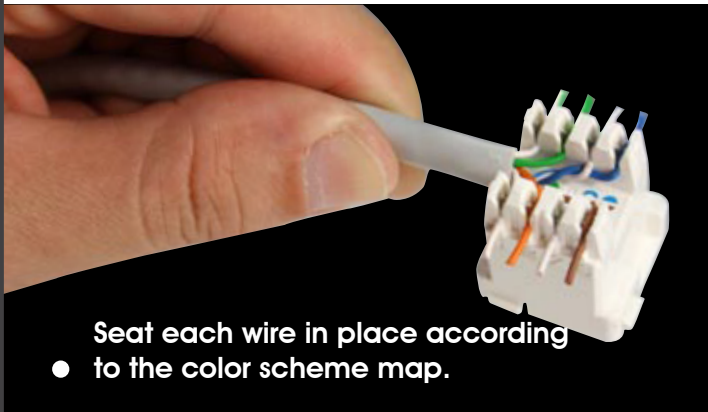

Installation Manual

Keystone Jack Termination

RJ-45 Plug Termination (Only features in DCDL808 series)