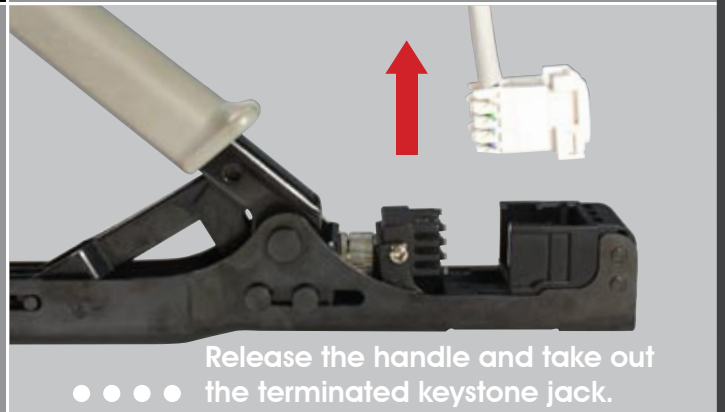

Installation Manual

Keystone Jack Termination

RJ-45 Plug Termination (Only features in DCDL808 series)