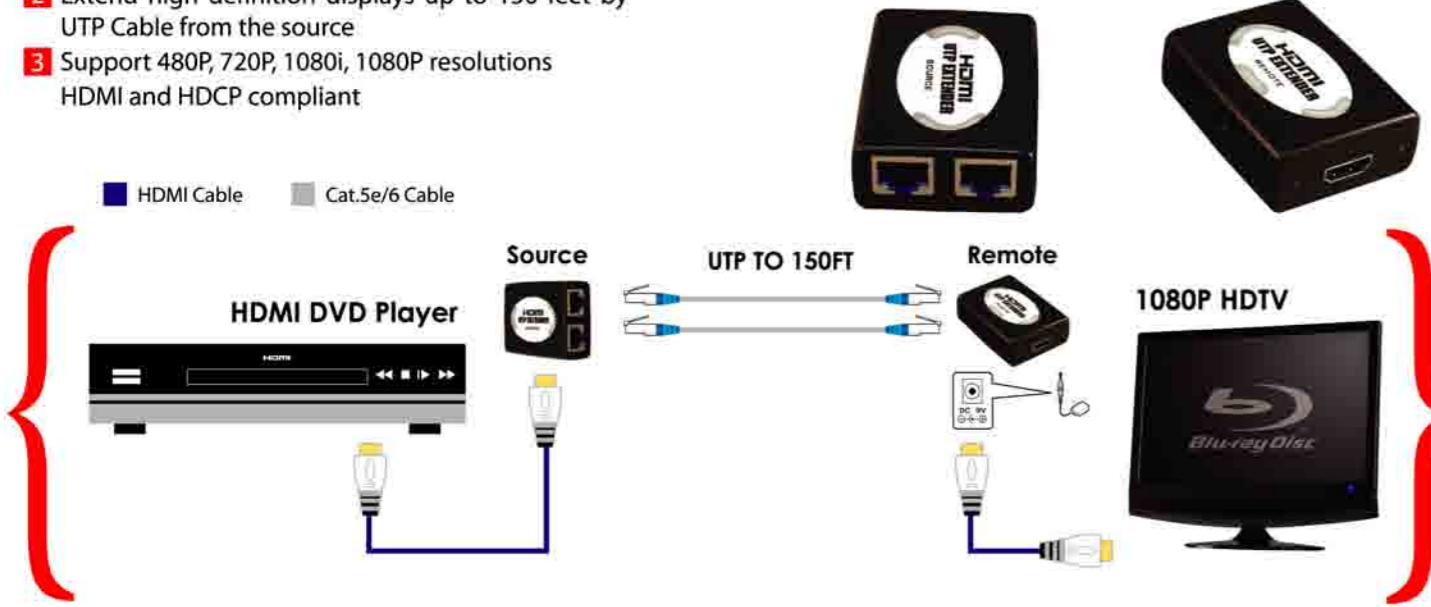

HDMI UTP Extender

Cable and Patch Cord Accessories

- / FEATURES /**
- 1 Fully automatic equalization up to 40dB, no system control required
 - 2 Extend high definition displays up to 150 feet by UTP Cable from the source
 - 3 Support 480P, 720P, 1080i, 1080P resolutions HDMI and HDCP compliant

C5e/C6 CE FC RoHS

ME-R01-EXT-C5E
Source Unit Remote Unit

Color Option: BK BL RE OR GN GR

PART NUMBER	DESCRIPTION
SR-1-5.5-XX	STRAIN RELIEF, O.D.=5.5MM
SR-1-6.0-XX	STRAIN RELIEF, O.D.=6.0MM
SR-1-6.5-XX	STRAIN RELIEF, O.D.=6.5MM
101-88R-C5e	Cat.5e UTP modular plug
UTP-4241-C5e	Cat.5e UTP solid cable, 24 AWG, 1000ft (305m)/reel, PVC sheath
UTP-4241-C5e-LSOH	Cat.5e UTP solid cable, 24AWG, 1000ft (305m)/reel, LSOH sheath
406U-8-C5e-XX-YY	Cat.5e unscreened T568B wiring patch cord, snagless molded boot, PVC
406U-8-C5e-XX-YY-LSOH	Cat.5e unscreened T568B wiring patch cord, snagless molded boot, LSOH

USB UTP Extender

- / FEATURES /**
110/KRONE dual IDC termination module, 50x50mm

- / FEATURES /**
- 1 Extends USB signal using regular CAT5/5e/6 cable up to 300ft.
 - 2 Fully compliant with USB 2.0 specification
 - 3 Support any full-speed or low-speed USB devices
 - 4 100% compatible with USB hubs and other devices
 - 5 No software driver, no power needed

USB C5e/C6 CE FC RoHS

PART NUMBER	DESCRIPTION
ME-R04-EXT-C5E-P	USB UTP Extender, Box Type
ME-R04-EXT-C5E-FP	110/KRONE dual IDC termination module, 50x50mm

ME-R04-EXT-C5E-P
Source Unit Remote Unit

ME-R04-EXT-C5E-FP
PC Side Device Side Rear Side