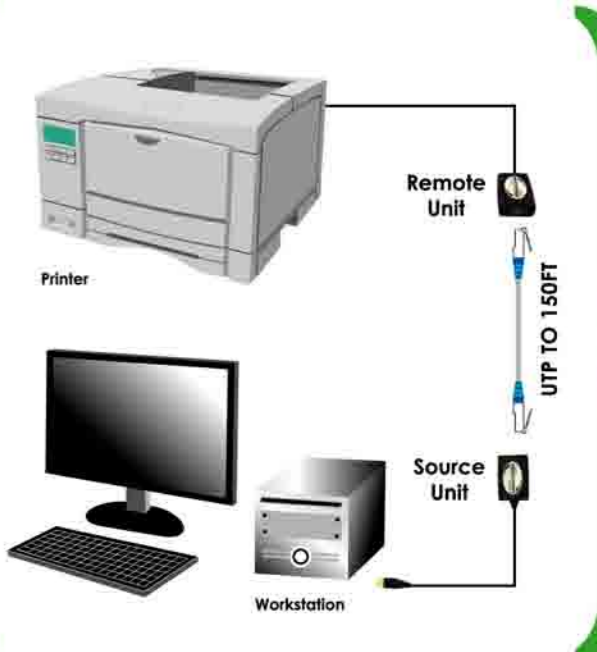

Cat.5e/6 Cable USB Cable