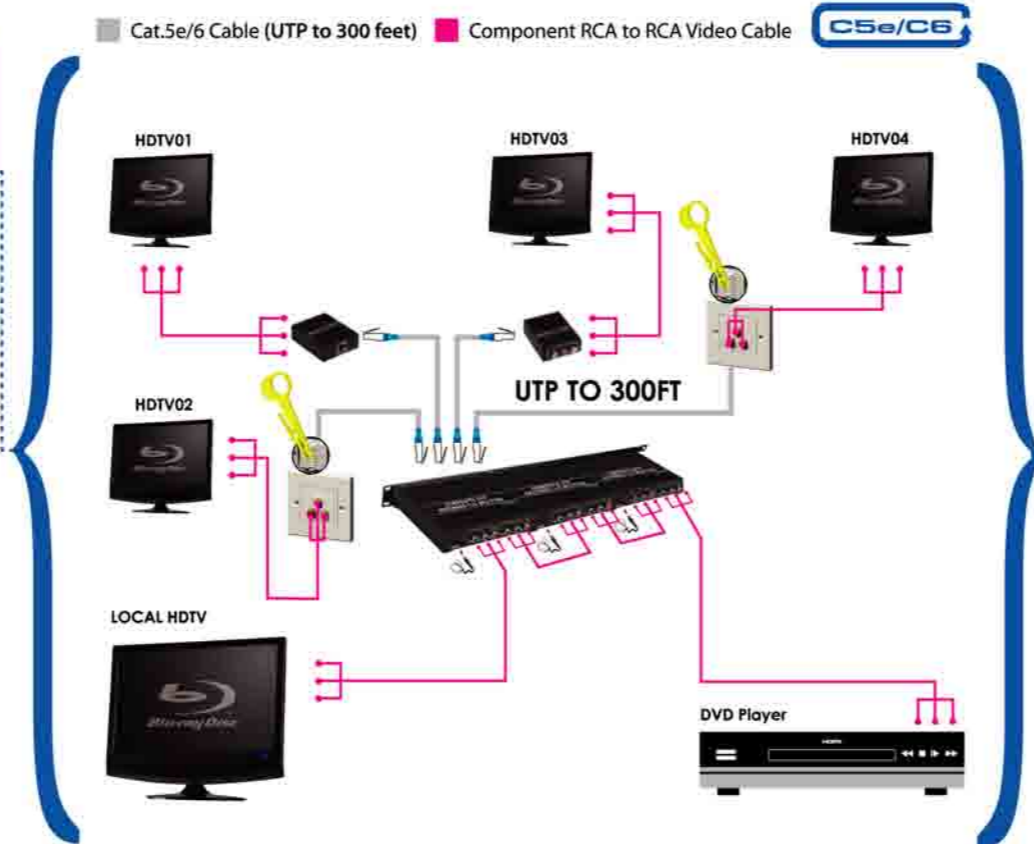

USB UTP Extender

- / FEATURES /**
110/KRONE dual IDC termination module, 50x50mm

- / FEATURES /**
- 1 Extends USB signal using regular CAT5/5e/6 cable up to 300ft.
 - 2 Fully compliant with USB 2.0 specification
 - 3 Support any full-speed or low-speed USB devices
 - 4 100% compatible with USB hubs and other devices
 - 5 No software driver, no power needed

Cat.5e/6 Cable USB Cable

Component Video, Composite Video, Stereo Audio UTP Extender

HOME MEDIA UTP SYSTEM

<p>3RCA COMPOSITE VIDEO + STEREO AUDIO</p> <p>ME-R03-EXT-RWY (Box Style)</p> <p>ME-R03-EXT-RWY-FP (110/KRONE dual IDC termination module, 50x50mm)</p>	<p>4RCA COMPONENT + DIGITAL AUDIO</p> <p>ME-R03-EXT-4RCA (Box Style)</p> <p>ME-R03-EXT-4RCA-FP (110/KRONE dual IDC termination module, 50x50mm)</p>	<p>4PIN MINI DIN+2RCA S-VIDEO + STEREO AUDIO</p> <p>ME-R03-EXT-MD4 (Box Style)</p> <p>ME-R03-EXT-MD4-FP (110/KRONE dual IDC termination module, 50x50mm)</p>	<p>5RCA COMPONENT VIDEO + STEREO AUDIO</p> <p>ME-R03-EXT-5RCA (Box Style)</p> <p>ME-R03-EXT-5RCA-FP (110/KRONE dual IDC termination module, 50x50mm)</p>	<p>RGB COMPONENT VIDEO</p> <p>ME-R03-EXT-RGB (Box Style)</p> <p>ME-R03-EXT-RGB-FP (110/KRONE dual IDC termination module, 50x50mm)</p>
---	--	---	---	---

Component Video, Composite Video, Stereo Audio UTP Extender/Splitter

PART NUMBER	DESCRIPTION
ME-R03-SPL-C5E-RWY-104B	Composite Video + Stereo Audio UTP Extended 1X4 Splitter
ME-R03-SPL-C5E-5RCA-104B	Component Video + Stereo Audio UTP Extended 1X4 Splitter
ME-R02-SPL-PANEL	19" Rack Mount Panel

Composite Video + Stereo Audio UTP Extended 1X4 Splitter

ME-R03-SPL-C5E-RWY-104B

Component Video + Stereo Audio UTP Extended 1X4 Splitter

ME-R03-SPL-C5E-5RCA-104B

ME-R02-SPL-PANEL

DAN-CHIEF ENTERPRISE CO., LTD.
 8F., No. 12, Lane 270, Sec. 3, Pei Shen Rd.,
 Shen Keng Shiang, Taipei County 222,
 Taiwan, R.O.C.