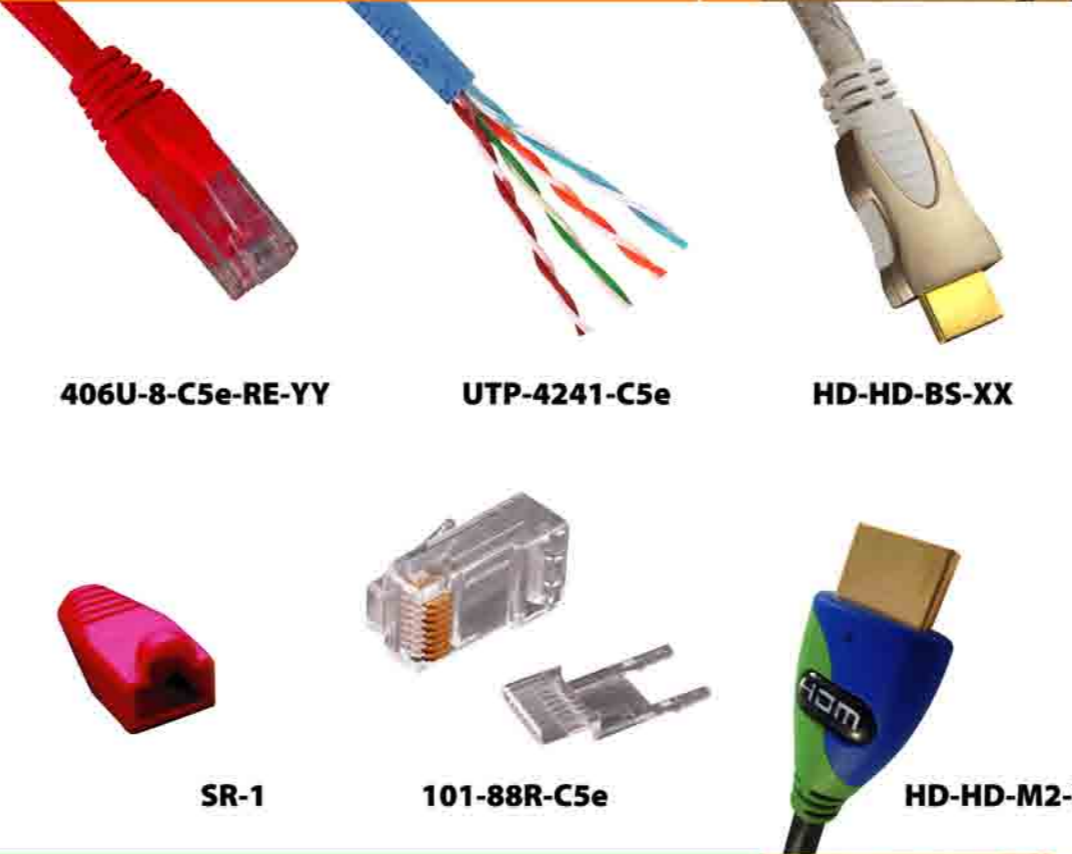

HDMI UTP Extender

Cable and Patch Cord Accessories

- / FEATURES /**
- 1 Fully automatic equalization up to 40dB, no system control required
 - 2 Extend high definition displays up to 150 feet by UTP Cable from the source
 - 3 Support 480P, 720P, 1080i, 1080P resolutions HDMI and HDCP compliant

C5e/C6 CE FC RoHS

ME-R01-EXT-C5E
Source Unit Remote Unit

Color Option: BK BL RE OR GN GR

PART NUMBER	DESCRIPTION
SR-1-5.5-XX	STRAIN RELIEF, O.D.=5.5MM
SR-1-6.0-XX	STRAIN RELIEF, O.D.=6.0MM
SR-1-6.5-XX	STRAIN RELIEF, O.D.=6.5MM
101-88R-C5e	Cat.5e UTP modular plug
UTP-4241-C5e	Cat.5e UTP solid cable, 24 AWG, 1000ft (305m)/reel, PVC sheath
UTP-4241-C5e-LSOH	Cat.5e UTP solid cable, 24AWG, 1000ft (305m)/reel, LSOH sheath
406U-8-C5e-XX-YY	Cat.5e unscreened T568B wiring patch cord, snagless molded boot, PVC
406U-8-C5e-XX-YY-LSOH	Cat.5e unscreened T568B wiring patch cord, snagless molded boot, LSOH

PART NUMBER	DESCRIPTION
HD-HD-BS-XX	HDMI to HDMI patch cord, zinc alloy die-cast plug with braid cable sheath, V 1.3
HD-HD-M2-XX	HDMI to HDMI patch cord, twin-color (BL/GN) boot molded, V 1.3

ME-R01-EXT-C5E-FP

USB UTP Extender

- / FEATURES /**
110/KRONE dual IDC termination module, 50x50mm

- / FEATURES /**
- 1 Extends USB signal using regular CAT5/5e/6 cable up to 300ft.
 - 2 Fully compliant with USB 2.0 specification
 - 3 Support any full-speed or low-speed USB devices
 - 4 100% compatible with USB hubs and other devices
 - 5 No software driver, no power needed