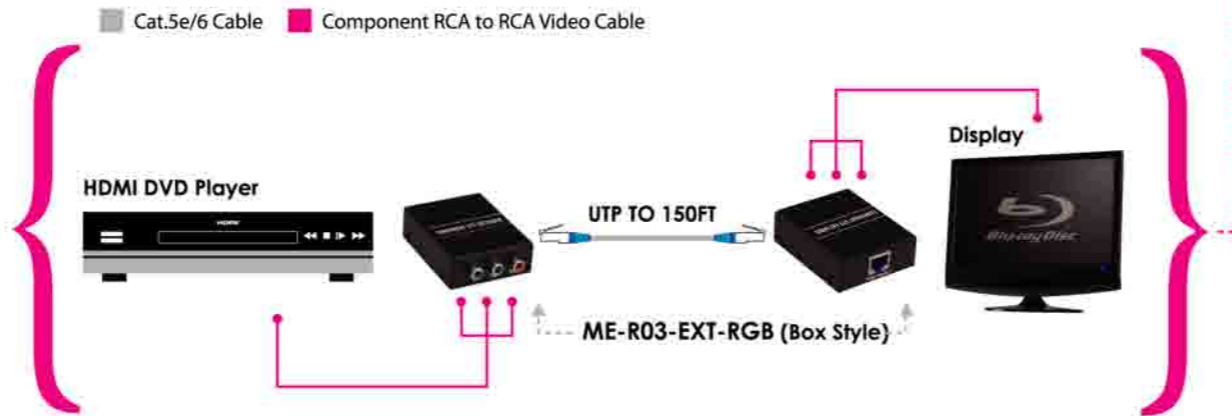

HOME MEDIA UTP SYSTEM

3RCA COMPOSITE VIDEO + STEREO AUDIO ME-R03-EXT-RWY (Box Style) ME-R03-EXT-RWY-FP (110/KRONE dual IDC termination module, 50x50mm)	4RCA COMPONENT + DIGITAL AUDIO ME-R03-EXT-4RCA (Box Style) ME-R03-EXT-4RCA-FP (110/KRONE dual IDC termination module, 50x50mm)	4PIN MINI DIN+2RCA S-VIDEO + STEREO AUDIO ME-R03-EXT-MD4 (Box Style) ME-R03-EXT-MD4-FP (110/KRONE dual IDC termination module, 50x50mm)	5RCA COMPONENT VIDEO + STEREO AUDIO ME-R03-EXT-5RCA (Box Style) ME-R03-EXT-5RCA-FP (110/KRONE dual IDC termination module, 50x50mm)	RGB COMPONENT VIDEO ME-R03-EXT-RGB (Box Style) ME-R03-EXT-RGB-FP (110/KRONE dual IDC termination module, 50x50mm)

PART NUMBER	DESCRIPTION
ME-R03-EXT-RWY	Composite Video + Stereo Audio (3RCA) Box Style
ME-R03-EXT-RWY-FP	Composite Video + Stereo Audio (3RCA) 110 Faceplate Style
ME-R03-EXT-RGB	Component Video (RGB) Box Style
ME-R03-EXT-RGB-FP	Component Video (RGB) 110 Faceplate Style
ME-R03-EXT-4RCA	Component + Digital Audio (4RCA) Box Style
ME-R03-EXT-4RCA-FP	Component + Digital Audio (4RCA) 110 Faceplate Style
ME-R03-EXT-MD4	S-Video + Stereo Audio (4pin mini DIN+2RCA) Box Style
ME-R03-EXT-MD4-FP	S-Video + Stereo Audio (4pin mini DIN+2RCA) 110 Faceplate Style
ME-R03-EXT-5RCA	Component Video + Stereo Audio (5RCA) Box Style
ME-R03-EXT-5RCA-FP	Component Video + Stereo Audio (5RCA) 110 Faceplate Style