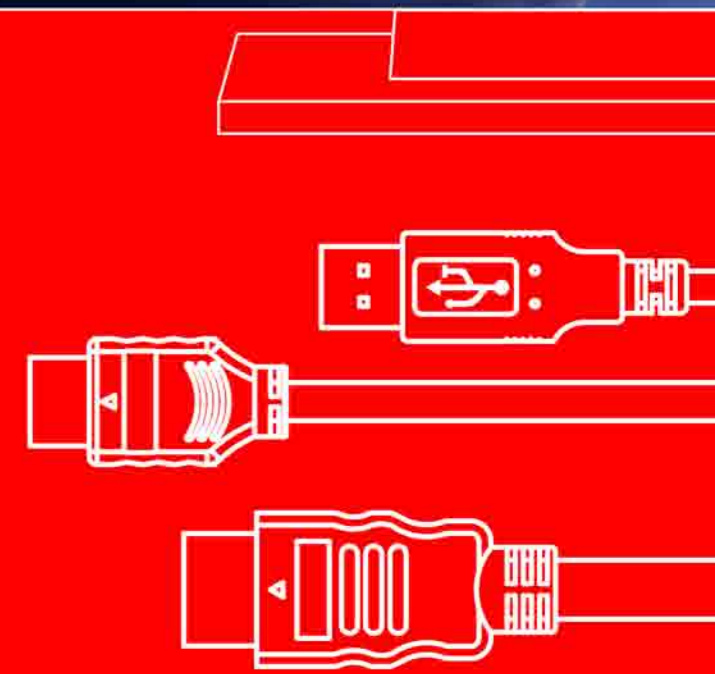

TEL: +886 2 2664 2008
FAX: +886 2 2664 2328
E-mail: dce@danchief.com
http://www.danchief.com