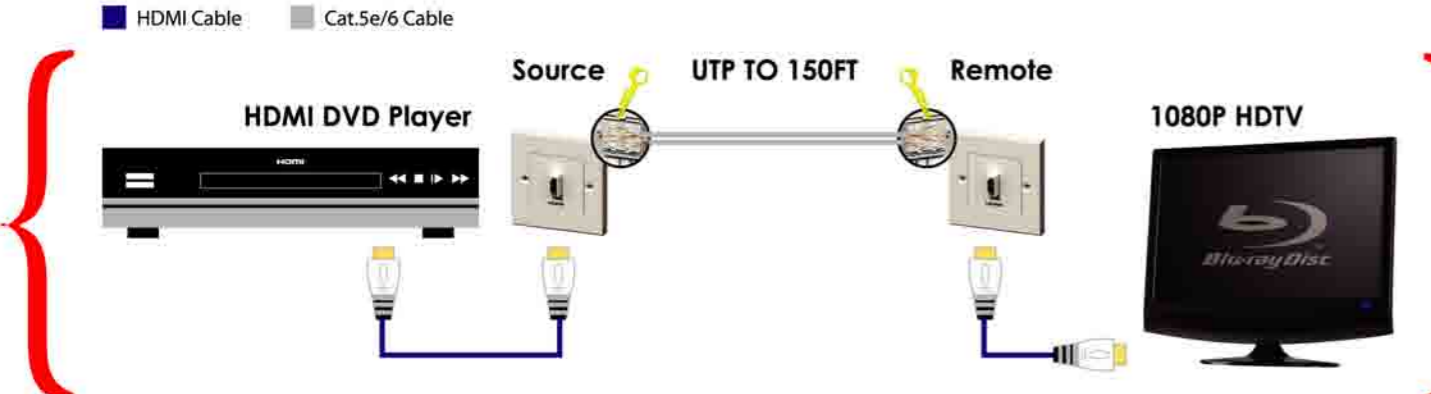

HDMI UTP Extender

Cable and Patch Cord Accessories

- / FEATURES /**
- 1 Fully automatic equalization up to 40dB, no system control required
 - 2 Extend high definition displays up to 150 feet by UTP Cable from the source
 - 3 Support 480P, 720P, 1080i, 1080P resolutions HDMI and HDCP compliant

C5e/C6 CE FC RoHS

ME-R01-EXT-C5E
Source Unit Remote Unit

Color Option: BK BL RE OR GN GR

PART NUMBER	DESCRIPTION
SR-1-5.5-XX	STRAIN RELIEF, O.D.=5.5MM
SR-1-6.0-XX	STRAIN RELIEF, O.D.=6.0MM
SR-1-6.5-XX	STRAIN RELIEF, O.D.=6.5MM
101-88R-C5e	Cat.5e UTP modular plug
UTP-4241-C5e	Cat.5e UTP solid cable, 24 AWG, 1000ft (305m)/reel, PVC sheath
UTP-4241-C5e-LSOH	Cat.5e UTP solid cable, 24AWG, 1000ft (305m)/reel, LSOH sheath
406U-8-C5e-XX-YY	Cat.5e unscreened T568B wiring patch cord, snagless molded boot, PVC
406U-8-C5e-XX-YY-LSOH	Cat.5e unscreened T568B wiring patch cord, snagless molded boot, LSOH

PART NUMBER	DESCRIPTION
HD-HD-BS-XX	HDMI to HDMI patch cord, zinc alloy die-cast plug with braid cable sheath, V 1.3
HD-HD-M2-XX	HDMI to HDMI patch cord, twin-color (BL/GN) boot molded, V 1.3

ME-R01-EXT-C5E-FP

USB UTP Extender

- / FEATURES /**
110/KRONE dual IDC termination module, 50x50mm

- / FEATURES /**
- 1 Extends USB signal using regular CAT5/5e/6 cable up to 300ft.
 - 2 Fully compliant with USB 2.0 specification
 - 3 Support any full-speed or low-speed USB devices
 - 4 100% compatible with USB hubs and other devices
 - 5 No software driver, no power needed