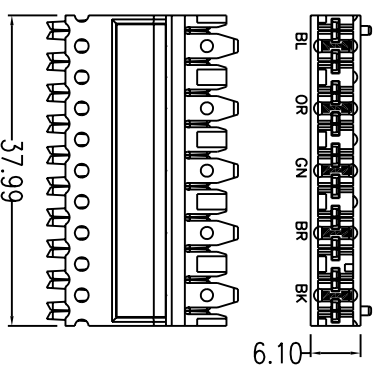

110 termination kits combine category 5e performance with unparalleled installation features. Each kit includes adequate connecting blocks to complete each 25-pair termination strip on the 100 wiring block.

110BW100 X 1 PCS

84.40

**ENCLOSURE:**

ID label holder X 2PCS  
ID LABEL X 2 PCS

**MATERIAL:**

PLASTIC : PC UL94V-0  
Temperature : -40°C ~ 70°C  
Humidity : 10% ~ 90% RH

Cat 5e  
UL CERTIFIED  US LISTED  
ACCORDING TO TIA/EIA-568-B-2  
REQUIREMENTS  
FILE NO.E145249

110C8 X 20 PCS

110C10 X 4 PCS

IDC plastic: PC, UL 94V-0  
IDC block: 200 termination cycles  
IDC contact: Phosphor Bronze with 200u" Tin over 100u" Nickel undercoat

| COMMON TOLERANCE |       | SHEET  | OF         | ALL COPY RIGHTS RESERVED           |         |
|------------------|-------|--------|------------|------------------------------------|---------|
| CLASS            | A     | SIZE   | A4         | DCE DAN-CHIEF ENTERPRISE CO., LTD. |         |
| DIMENSION        |       | DIA    | mm         | TITLE                              |         |
| L <= 3           | ±0.05 |        |            | 110KBW1H4                          |         |
| 3 < L <= 6       | ±0.05 | SCALE  | 2:5        | DRAWING NO.                        | OID-15  |
| 6 < L <= 16      | ±0.1  | DATE   | 2003.10.13 | DRAWN                              | CHECKED |
| 16 < L <= 30     | ±0.1  | DESIGN |            |                                    |         |
| 30 < L <= 120    | ±0.15 |        |            |                                    |         |
| 120 < L <= 315   | ±0.2  |        |            |                                    |         |