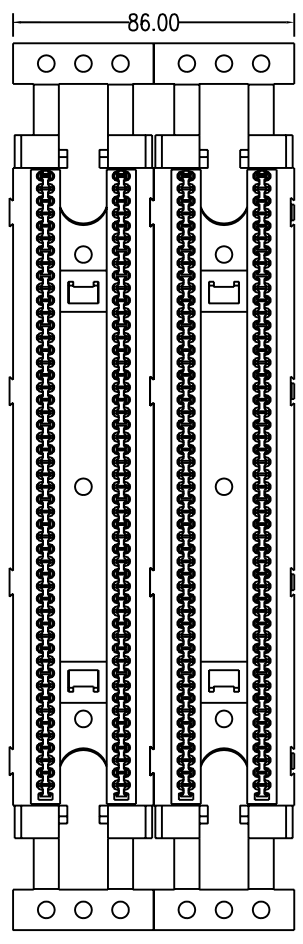

| REVISIONS |     |             |      |          |
|-----------|-----|-------------|------|----------|
| ZONE      | REV | DESCRIPTION | DATE | APPROVED |
|           | 1   |             |      |          |
|           | 2   |             |      |          |
|           | 3   |             |      |          |

110 termination kits combine category 5e performance with unparalleled installation features. Each kit includes adequate connecting blocks to complete each 25-pair termination strip on the 100 wiring block.

110BW100 X 1 PCS

84.40

**ENCLOSURE:**

ID label holder X 2PCS  
ID LABEL X 2 PCS

**MATERIAL:**

PLASTIC : PC UL94V-0  
Temperature : -40°C ~ 70°C  
Humidity : 10% ~ 90% RH

Cat 5e  
UL CERTIFIED  US LISTED  
ACCORDING TO TIA/EIA-568-B-2  
REQUIREMENTS  
FILE NO.E145249

110C8 X 20 PCS

110C10 X 4 PCS

IDC plastic: PC, UL 94V-0  
IDC block: 200 termination cycles  
IDC contact: Phosphor Bronze with 200u" Tin over 100u" Nickel undercoat

| COMMON TOLERANCE |       | SHEET  | OF         | ALL COPY RIGHTS RESERVED           |         |
|------------------|-------|--------|------------|------------------------------------|---------|
| CLASS            | A     | SIZE   | A4         | DCE DAN-CHIEF ENTERPRISE CO., LTD. |         |
| DIMENSION        |       | DIA    | mm         | TITLE                              |         |
| L <= 3           | ±0.05 |        |            | 110KBW1H4                          |         |
| 3 < L <= 6       | ±0.05 | SCALE  | 2:5        | DRAWING NO.                        | OID-15  |
| 6 < L <= 16      | ±0.1  | DATE   | 2003.10.13 | DRAWN                              | CHECKED |
| 16 < L <= 30     | ±0.1  | DESIGN |            |                                    |         |
| 30 < L <= 120    | ±0.15 |        |            |                                    |         |
| 120 < L <= 315   | ±0.2  |        |            |                                    |         |