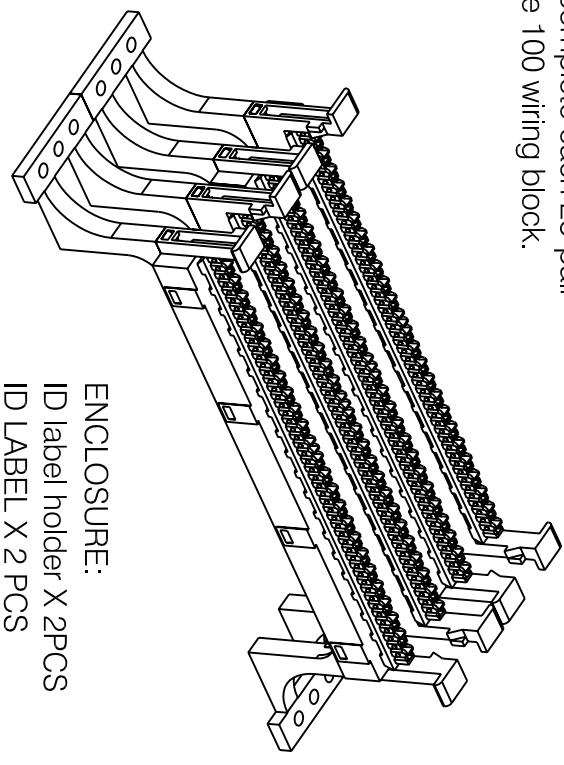

110 termination kits combine category 5e performance with unparalleled installation features. Each kit includes adequate connecting blocks to complete each 25-pair termination strip on the 100 wiring block.

110BW100 X 1 PCS

84.40

**ENCLOSURE:**

ID label holder X 2PCS  
ID LABEL X 2 PCS

**MATERIAL:**

PLASTIC : PC UL94V-0  
Temperature : -40°C ~ 70°C  
Humidity : 10% ~ 90% RH

Cat 5e  
UL CERTIFIED  US LISTED  
ACCORDING TO TIA/EIA-568-B-2  
REQUIREMENTS  
FILE NO.E145249

110C8 X 20 PCS

110C10 X 4 PCS

IDC plastic: PC, UL 94V-0  
IDC block: 200 termination cycles  
IDC contact: Phosphor Bronze with 200u" Tin over 100u" Nickel undercoat

| COMMON TOLERANCE |       | SHEET  | OF         | ALL COPY RIGHTS RESERVED           |         |
|------------------|-------|--------|------------|------------------------------------|---------|
| CLASS            | A     | SIZE   | A4         | DCE DAN-CHIEF ENTERPRISE CO., LTD. |         |
| DIMENSION        |       | DIA    | mm         | TITLE                              |         |
| L <= 3           | ±0.05 |        |            | 110KBW1H4                          |         |
| 3 < L <= 6       | ±0.05 | SCALE  | 2:5        | DRAWING NO.                        | OID-15  |
| 6 < L <= 16      | ±0.1  | DATE   | 2003.10.13 | DRAWN                              | CHECKED |
| 16 < L <= 30     | ±0.1  | DESIGN |            |                                    |         |
| 30 < L <= 120    | ±0.15 |        |            |                                    |         |
| 120 < L <= 315   | ±0.2  |        |            |                                    |         |