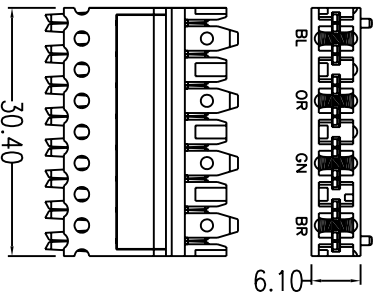

110 termination kits combine category 5e performance with unparalleled installation features. Each kit includes adequate connecting blocks to complete each 25-pair termination strip on the 100 wiring block.

110BW100 X 1 PCS

84.40

**ENCLOSURE:**

ID label holder X 2PCS  
ID LABEL X 2 PCS

**MATERIAL:**

PLASTIC : PC UL94V-0  
Temperature : -40°C ~ 70°C  
Humidity : 10% ~ 90% RH

Cat 5e  
UL CERTIFIED  US LISTED  
ACCORDING TO TIA/EIA-568-B-2  
REQUIREMENTS  
FILE NO.E145249

110C8 X 20 PCS

110C10 X 4 PCS

IDC plastic: PC, UL 94V-0  
IDC block: 200 termination cycles  
IDC contact: Phosphor Bronze with 200u" Tin over 100u" Nickel undercoat

| COMMON TOLERANCE |       | SHEET  | OF         | ALL COPY RIGHTS RESERVED           |         |
|------------------|-------|--------|------------|------------------------------------|---------|
| CLASS            | A     | SIZE   | A4         | DCE DAN-CHIEF ENTERPRISE CO., LTD. |         |
| DIMENSION        |       | DIA    | mm         | TITLE                              |         |
| L <= 3           | ±0.05 |        |            | 110KBW1H4                          |         |
| 3 < L <= 6       | ±0.05 | SCALE  | 2:5        | DRAWING NO.                        | OID-15  |
| 6 < L <= 16      | ±0.1  | DATE   | 2003.10.13 | DRAWN                              | CHECKED |
| 16 < L <= 30     | ±0.1  | DESIGN |            |                                    |         |
| 30 < L <= 120    | ±0.15 |        |            |                                    |         |
| 120 < L <= 315   | ±0.2  |        |            |                                    |         |