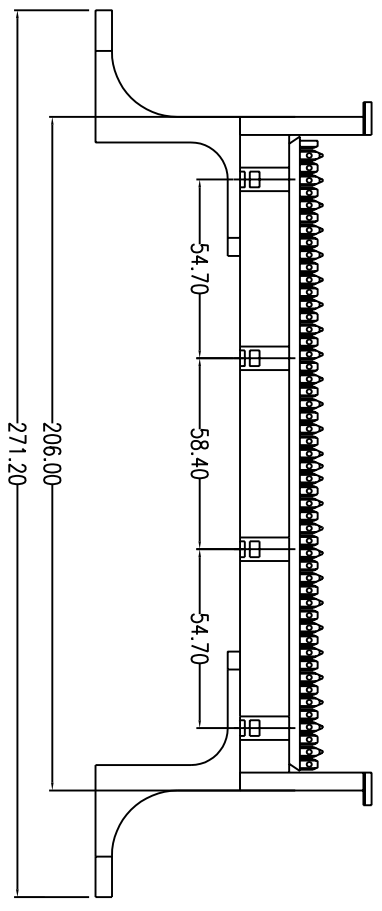

110 termination kits combine category 5e performance with unparalleled installation features. Each kit includes adequate connecting blocks to complete each 25-pair termination strip on the 100 wiring block.

110BW100 X 1 PCS

84.40

**ENCLOSURE:**

ID label holder X 2PCS  
ID LABEL X 2 PCS

**MATERIAL:**

PLASTIC : PC UL94V-0  
Temperature : -40°C ~ 70°C  
Humidity : 10% ~ 90% RH

Cat 5e  
UL CERTIFIED  US LISTED  
ACCORDING TO TIA/EIA-568-B-2  
REQUIREMENTS  
FILE NO.E145249

110C8 X 20 PCS

110C10 X 4 PCS

IDC plastic: PC, UL 94V-0  
IDC block: 200 termination cycles  
IDC contact: Phosphor Bronze with 200u" Tin over 100u" Nickel undercoat

| COMMON TOLERANCE |       | SHEET  | OF         | ALL COPY RIGHTS RESERVED           |         |
|------------------|-------|--------|------------|------------------------------------|---------|
| CLASS            | A     | SIZE   | A4         | DCE DAN-CHIEF ENTERPRISE CO., LTD. |         |
| DIMENSION        |       | DIA    | mm         | TITLE                              |         |
| L <= 3           | ±0.05 |        |            | 110KBW1H4                          |         |
| 3 < L <= 6       | ±0.05 | SCALE  | 2:5        | DRAWING NO.                        | OID-15  |
| 6 < L <= 16      | ±0.1  | DATE   | 2003.10.13 | DRAWN                              | CHECKED |
| 16 < L <= 30     | ±0.1  | DESIGN |            |                                    |         |
| 30 < L <= 120    | ±0.15 |        |            |                                    |         |
| 120 < L <= 315   | ±0.2  |        |            |                                    |         |